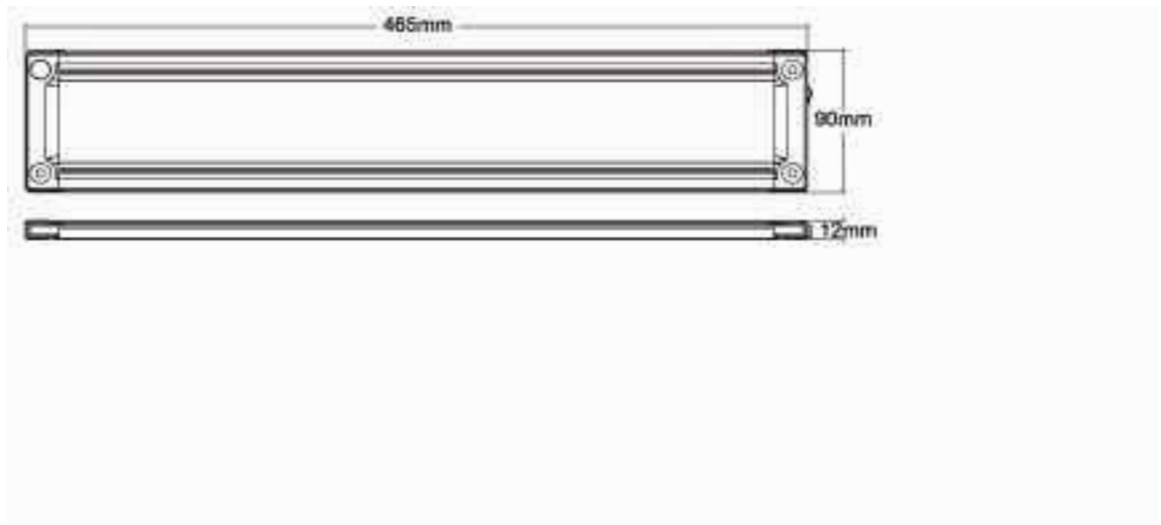

### Technical Information Sheet

**Part No. 0-668-73**

Extra Large Interior Light

Durite's extra large interior light consists of 138 square LED's. On/off switch. DC 10-30 volts. Frosted Lens.

Technical Drawing (not to scale)

### Specification

Voltage	10-30 Volts DC
Material:	Lens: MS. Base: Aluminum and ABS Plastic
Colour	White
No. of LED's	138
Lumens	1260 Lumens Approx.
Certificate	ECE R10.
Dimensions	Please see above

The information contained in this document is correct to the best of our knowledge at the time of printing. However, specifications may change at any time without notice.